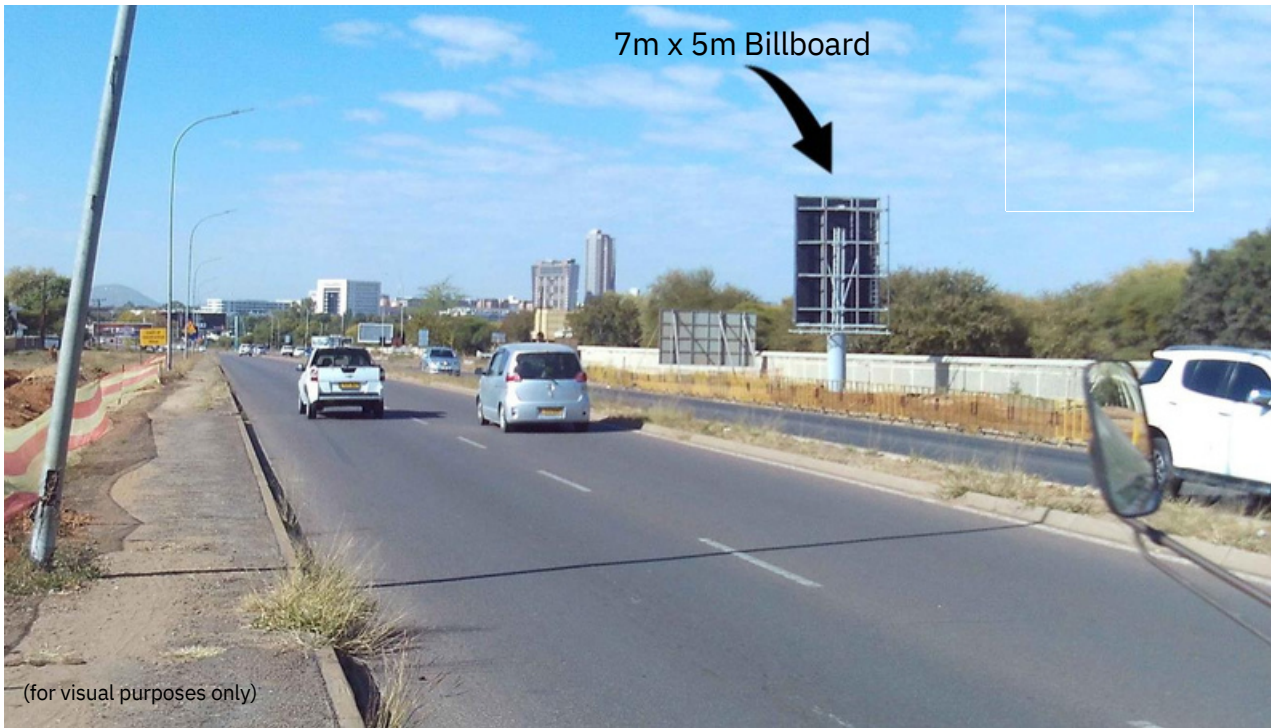

**Gaborone** Opposite BTV, along Willie Seboni Road towards CBD. Eastbound

**Location:** Gaborone. Opposite BTV, East bound towards CBD

**Media:** Quantity 1, Size 7m x 5m (*Flexi-face*)

**Media Costs:** Inquire within for Monthly Rates, Production, Flying costs and Availability.