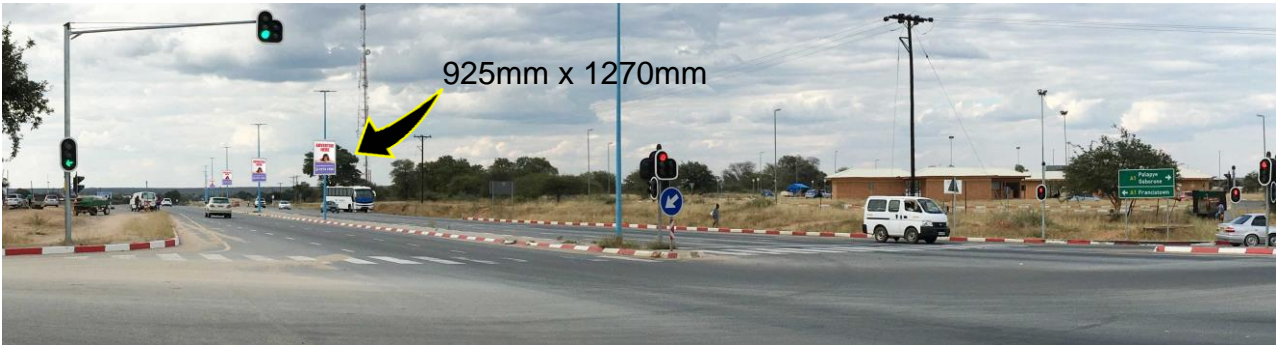

Tonota. Along A1 Road after four-way junction near Bus Rank. Northbound traffic.

(for visual purposes only)

Location: Tonota. Five street poles along A1 Road after the traffic lights. Opposite Bus Rank.

Media: Quantity **5 x double-faced units**. Size 925mm x 1270mm (Vinyl on Chromadek backing)

Media Costs: Inquire within for Monthly Rates, Production, Flighting costs and Availability