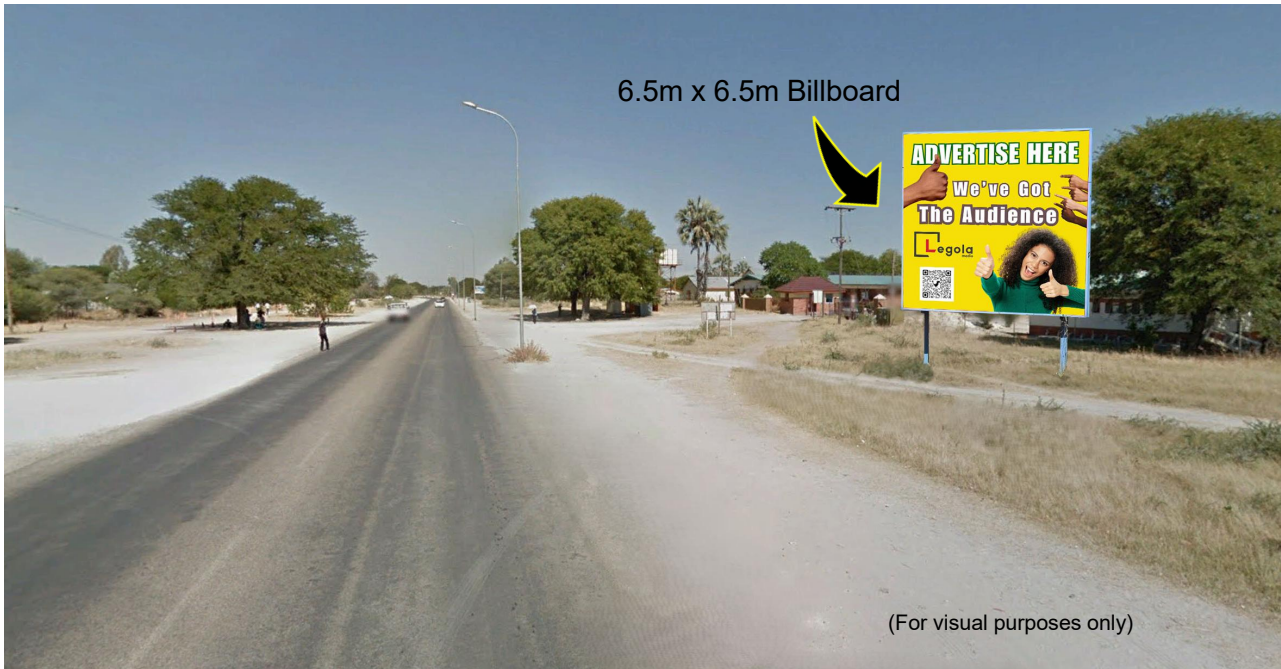

Maun A3 Sekgoma Road. 1km before Caltex Junction. Southbound

Location: Opposite BMC Sports Club. towards Builders World.

Media: Quantity 1, Size 6.5m x 6.5m (*Flexi-face*)

Media Costs: Inquire within for Monthly Rates, Production, Flighting costs and Availability.