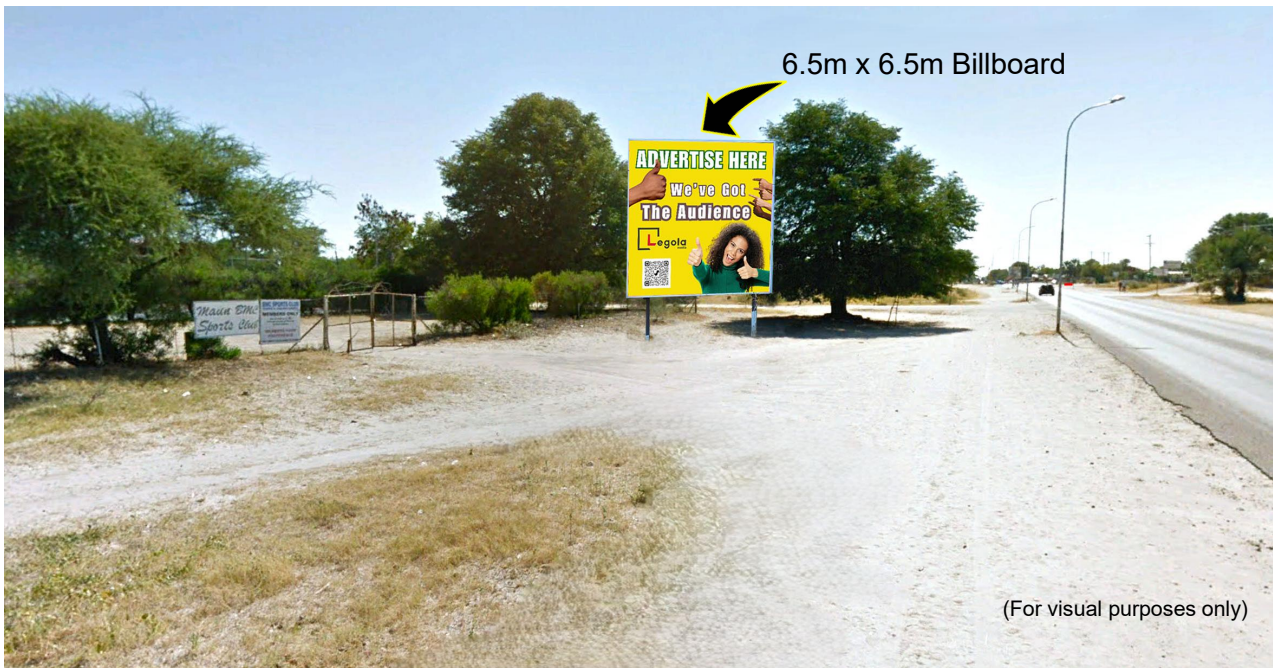

Maun A3 Sekgoma Road. 300m before Engen Junction. Northbound

Location: A3 Sekgoma Road, 300m from Sefalana, Engen, Spar/ Palms shopping center.

Media: Quantity 1, Size 6.5m x 6.5m (*Flexi-face*)

Media Costs: Inquire within for Monthly Rates, Production, Flighting costs and Availability.