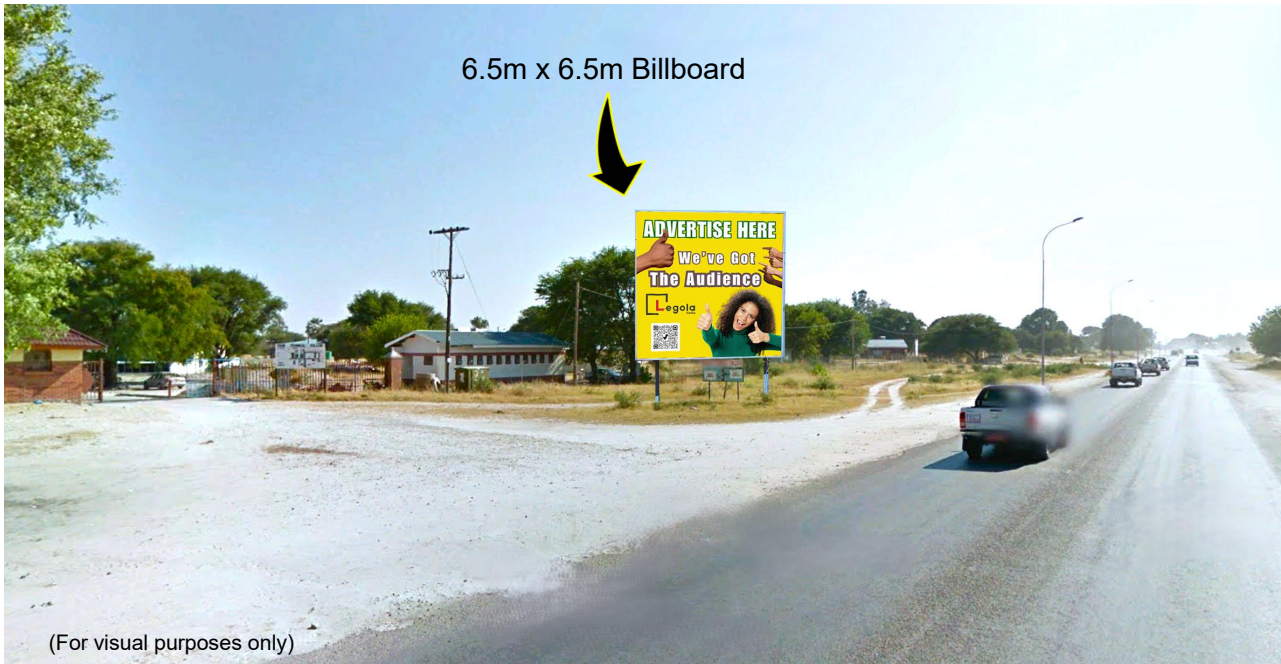

Maun A3 Sekgoma Road. 500m before Engen Junction. Northbound

Location: Next to BMC Sports Club. 500m towards Sefalana, Engen, Boseja Spar

Media: Quantity 1, Size 6.5m x 6.5m (*Flexi-face*)

Media Costs: Inquire within for Monthly Rates, Production, Flighting costs and Availability.