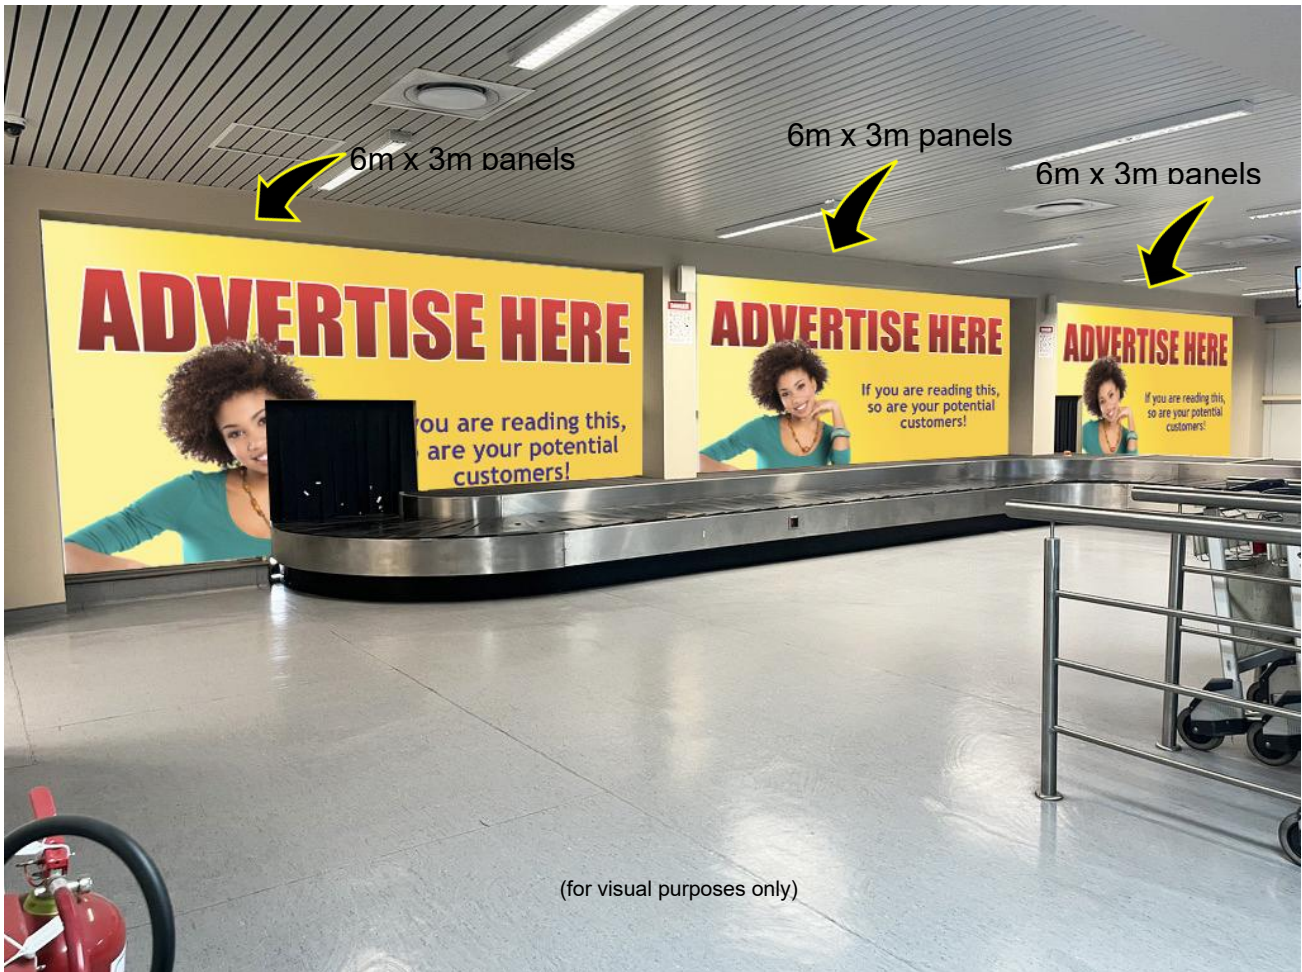

Maun International Airport International Arrivals. Baggage carousel

AIRPORT MEDIA PROFILE

Location: Baggage carousel at International arrivals.

Size: Three units of; 6m x 3m panels

Media Substrate: Self adhesive wall paper