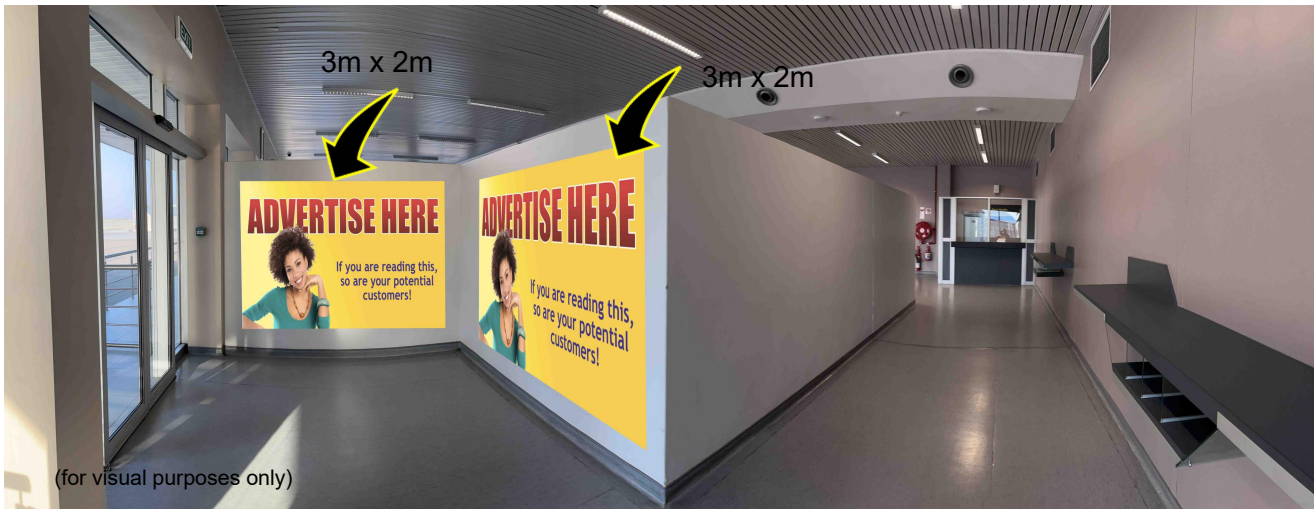

**BILLBOARD MEDIA  
PROFILE**

**SITE REF: MIA 29**

**Maun International Airport** International Arrivals. Main entrance to Passport Control

## **AIRPORT MEDIA PROFILE**

**Location:** International arrivals main glass doors entrance from the airside. Wall murals

**Size:** Two units of; 3m x 2m

**Media Substrate:** Tensioned Fabric Systems (Aluminium profile frames)