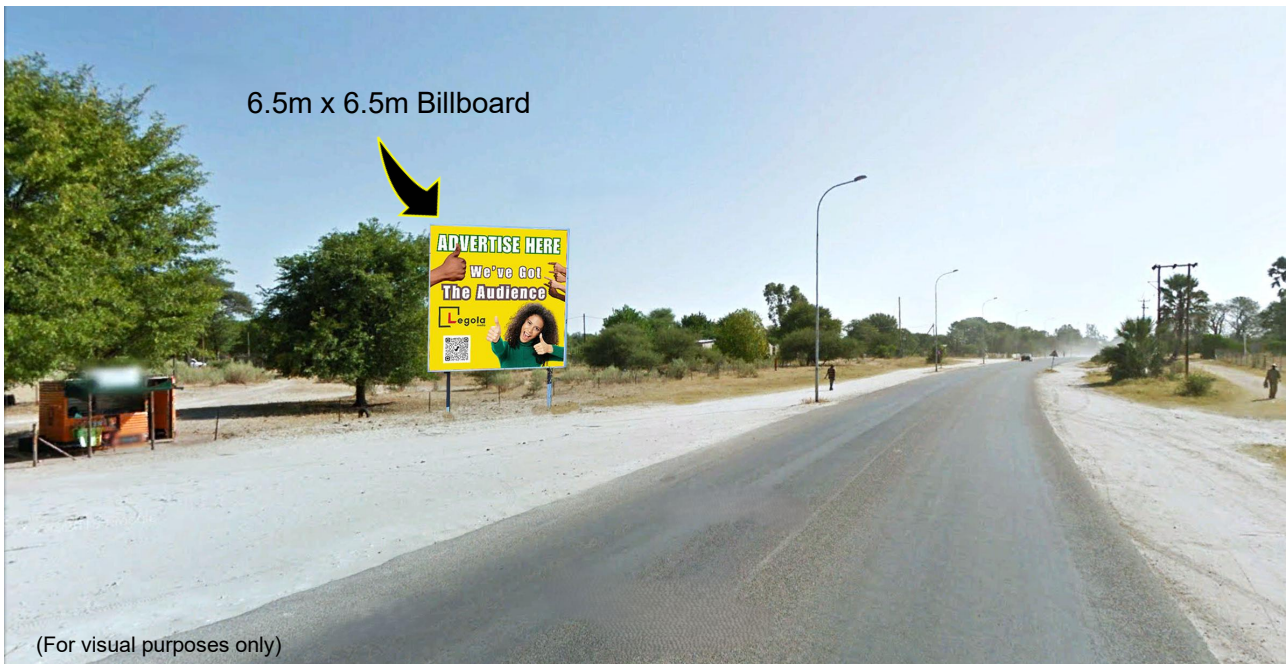

**Maun** A3 Sekgoma Road. 1.2km before Engen Junction. Northbound

**Location:** From Caltex Junction towards Spar/ Park View Mall. Opposite Boseja Primary.

**Media:** Quantity 1, Size 6.5m x 6.5m (*Flexi-face*)