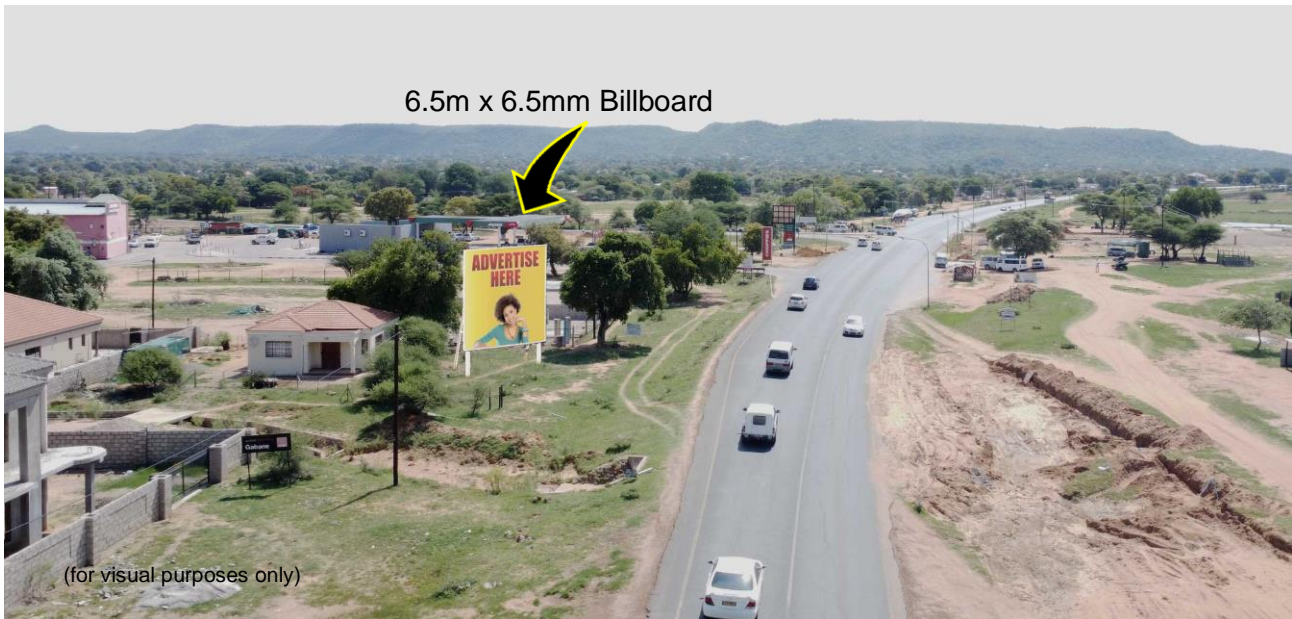

Gabane A10 Highway towards Kumakwane. 150m Before Gabane Junction, Westbound.

Location: Along main highway, 150m before Puma Filling Station/ Gabane Choppies

Media: Quantity 1, Size 6.5m x 6.5m (*Flexi-face*)