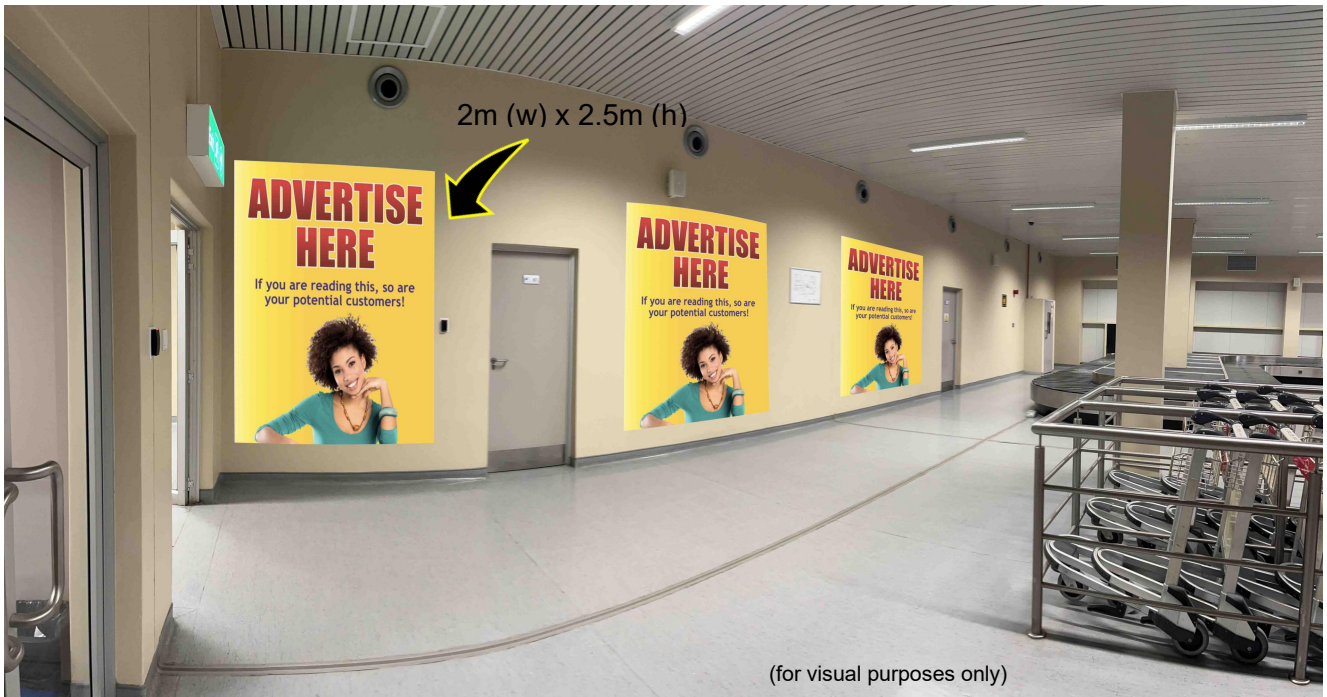

Maun International Airport Domestic Arrivals. Baggage Reclaim exit wall

AIRPORT MEDIA PROFILE

Location: Domestic Arrivals Baggage Reclaim. Wall panels

Size: 2m (w) x 2.5m (h)

Media Substrate: Tensioned Fabric Systems (Aluminium profile frames)