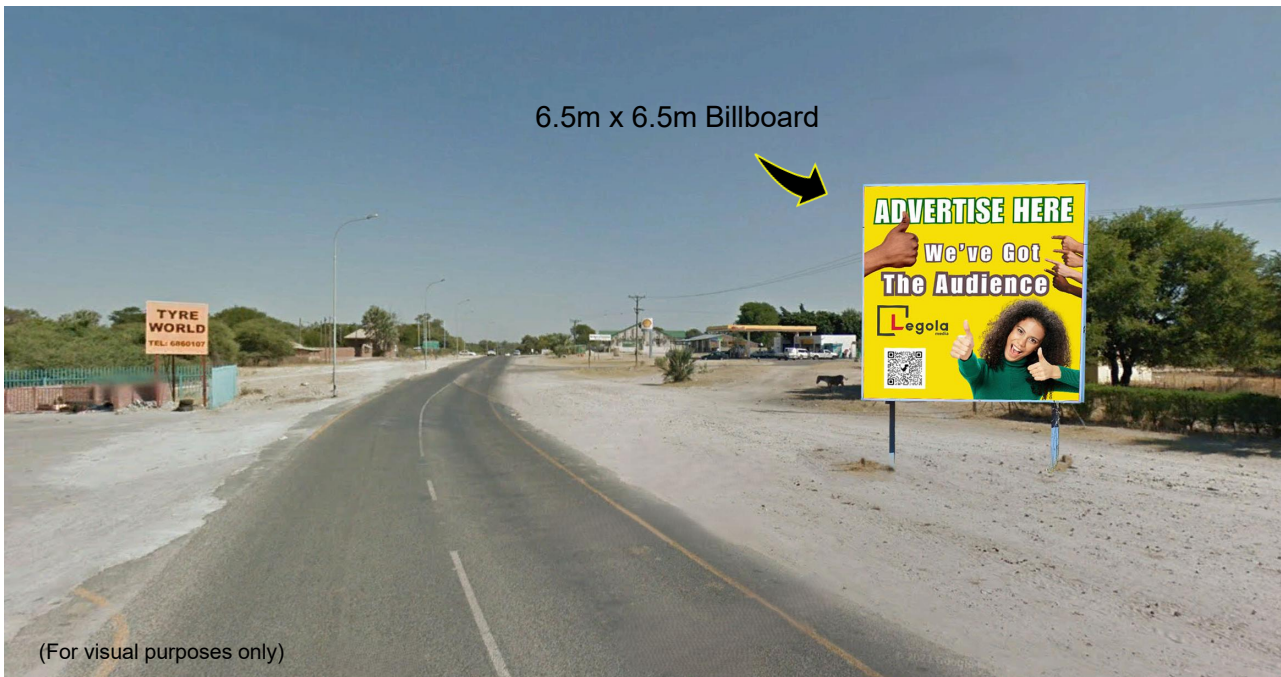

Maun Tawana1 Road, from Caltex junction towards Mall of Maun. Westbound

Location: Tawana 1 Road, opposite Tyre world towards Shell, Maun Lodge, Mall of Maun

Media: Quantity 1, Size 6.5m x 6.5m (*Flexi-face*)